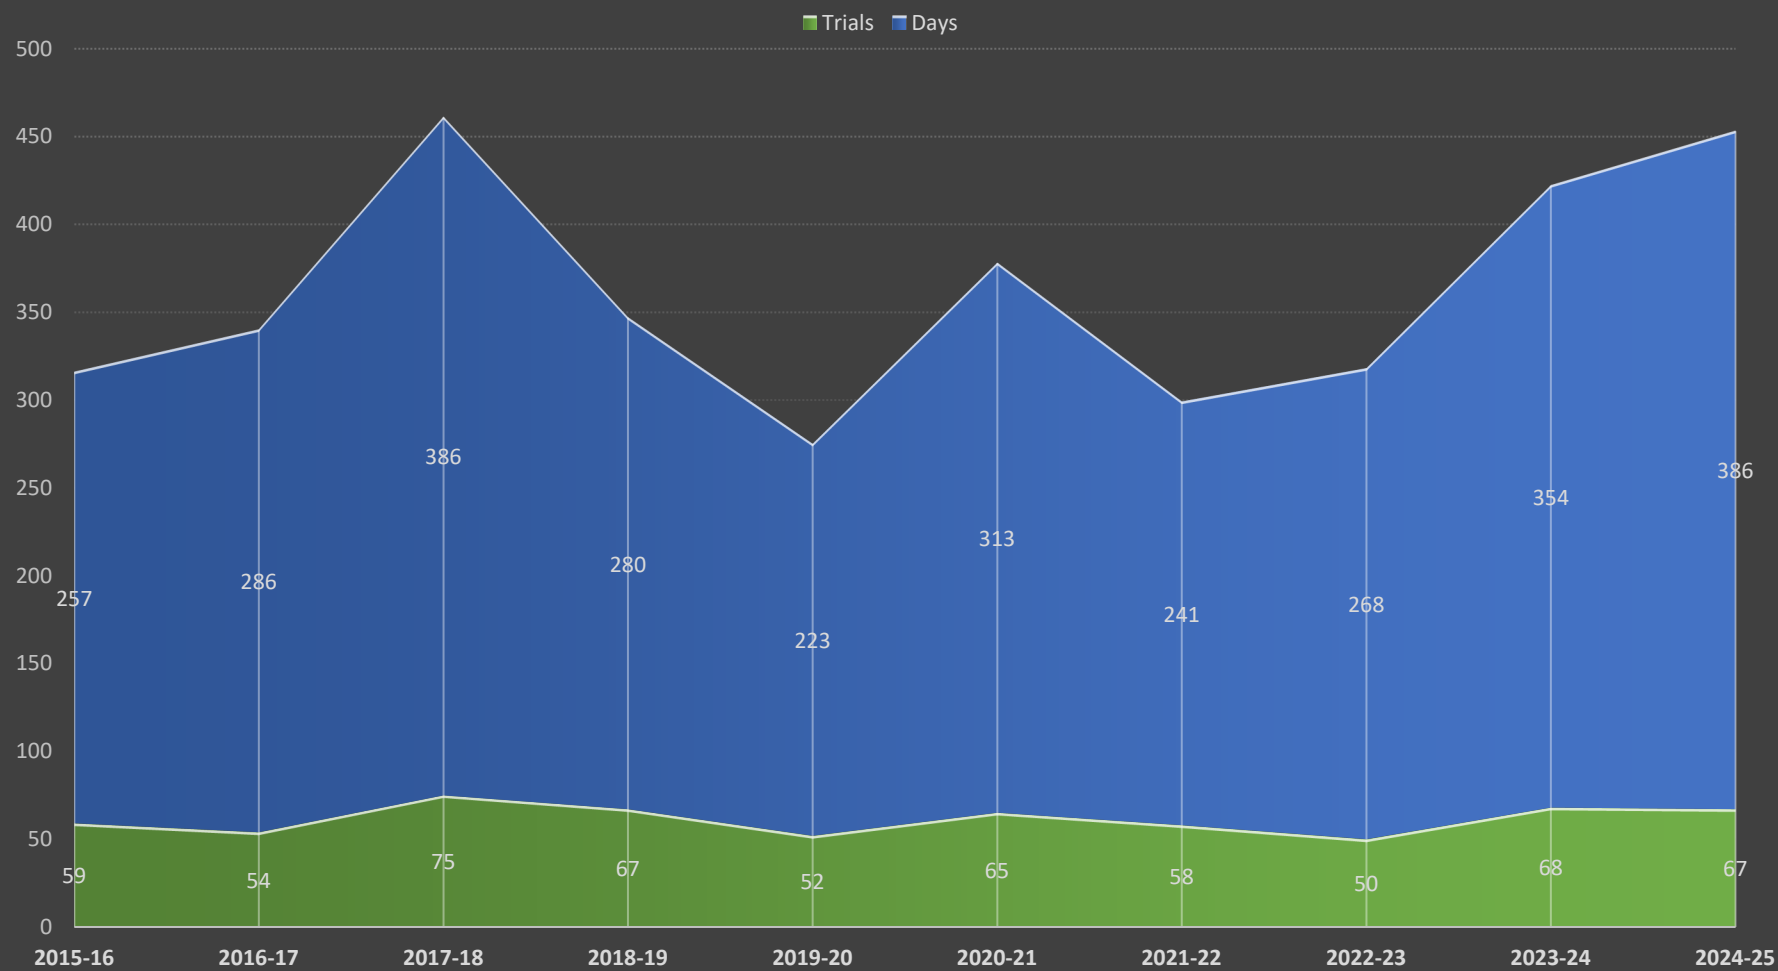

Supreme Court JURY DATA - NT