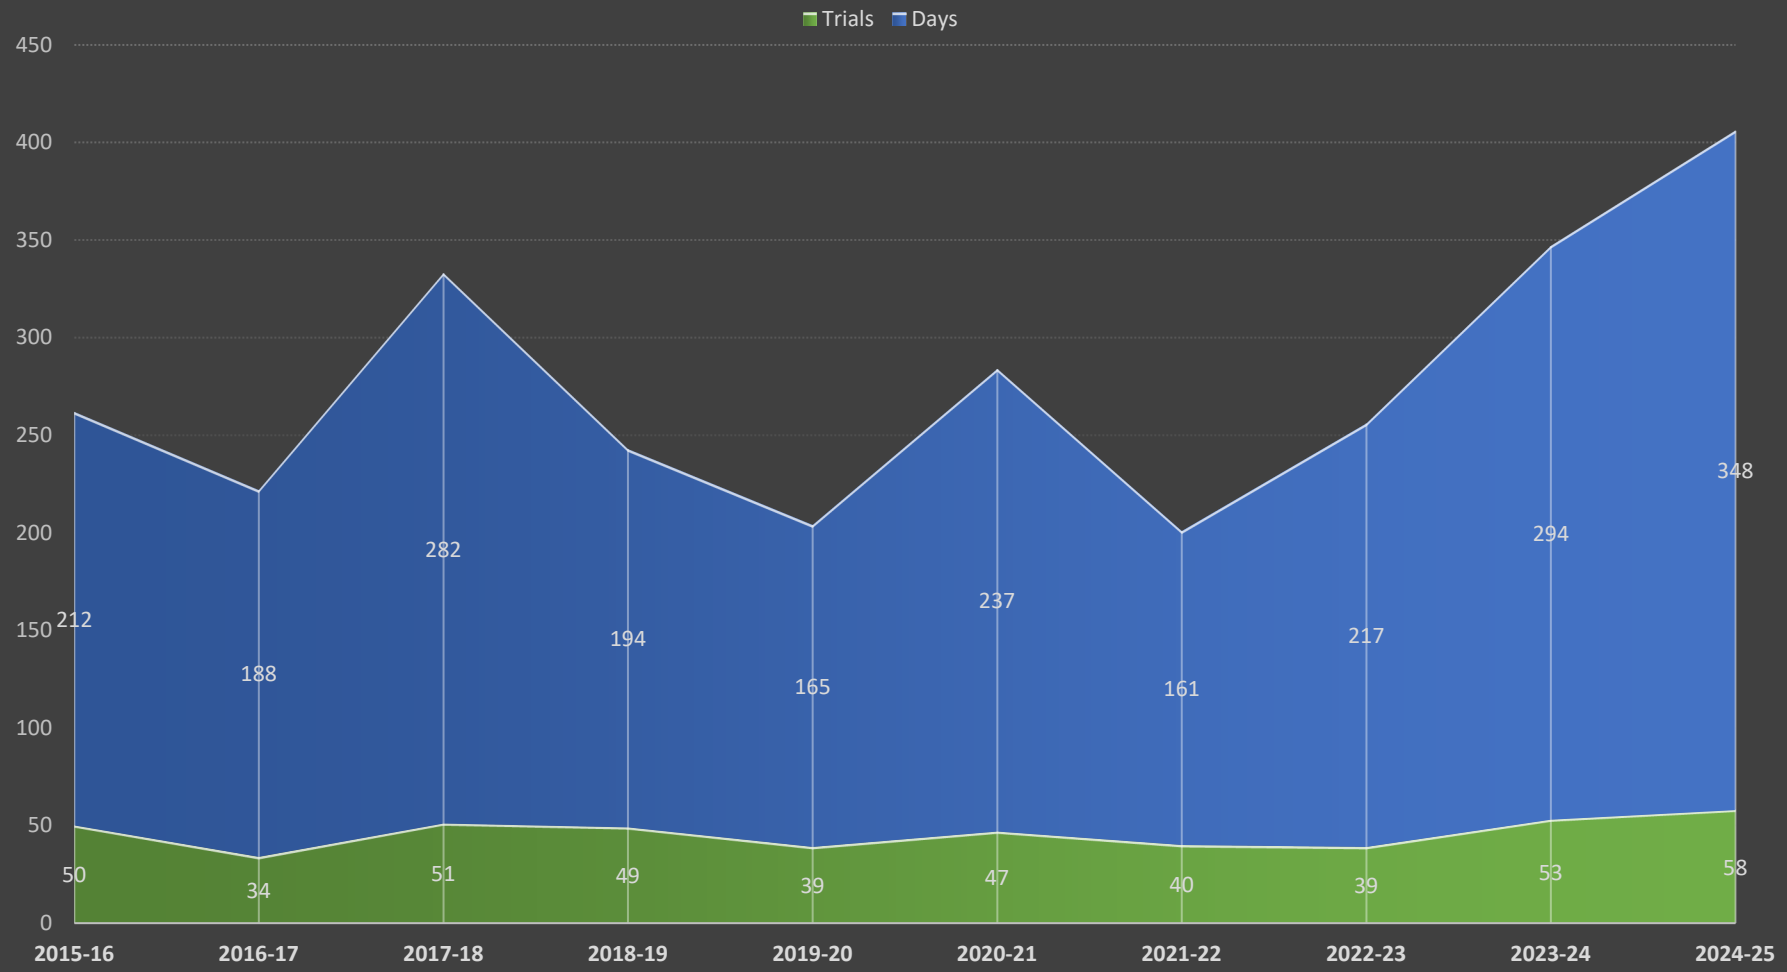

# AVERAGE REMAND TIME (DAYS)

# ACCUMULATED SUPREME COURT REMAND DAYS

■ Darwin ■ Alice Springs

# Supreme Court JURY DATA - NT

# Supreme Court JURY DATA - DARWIN