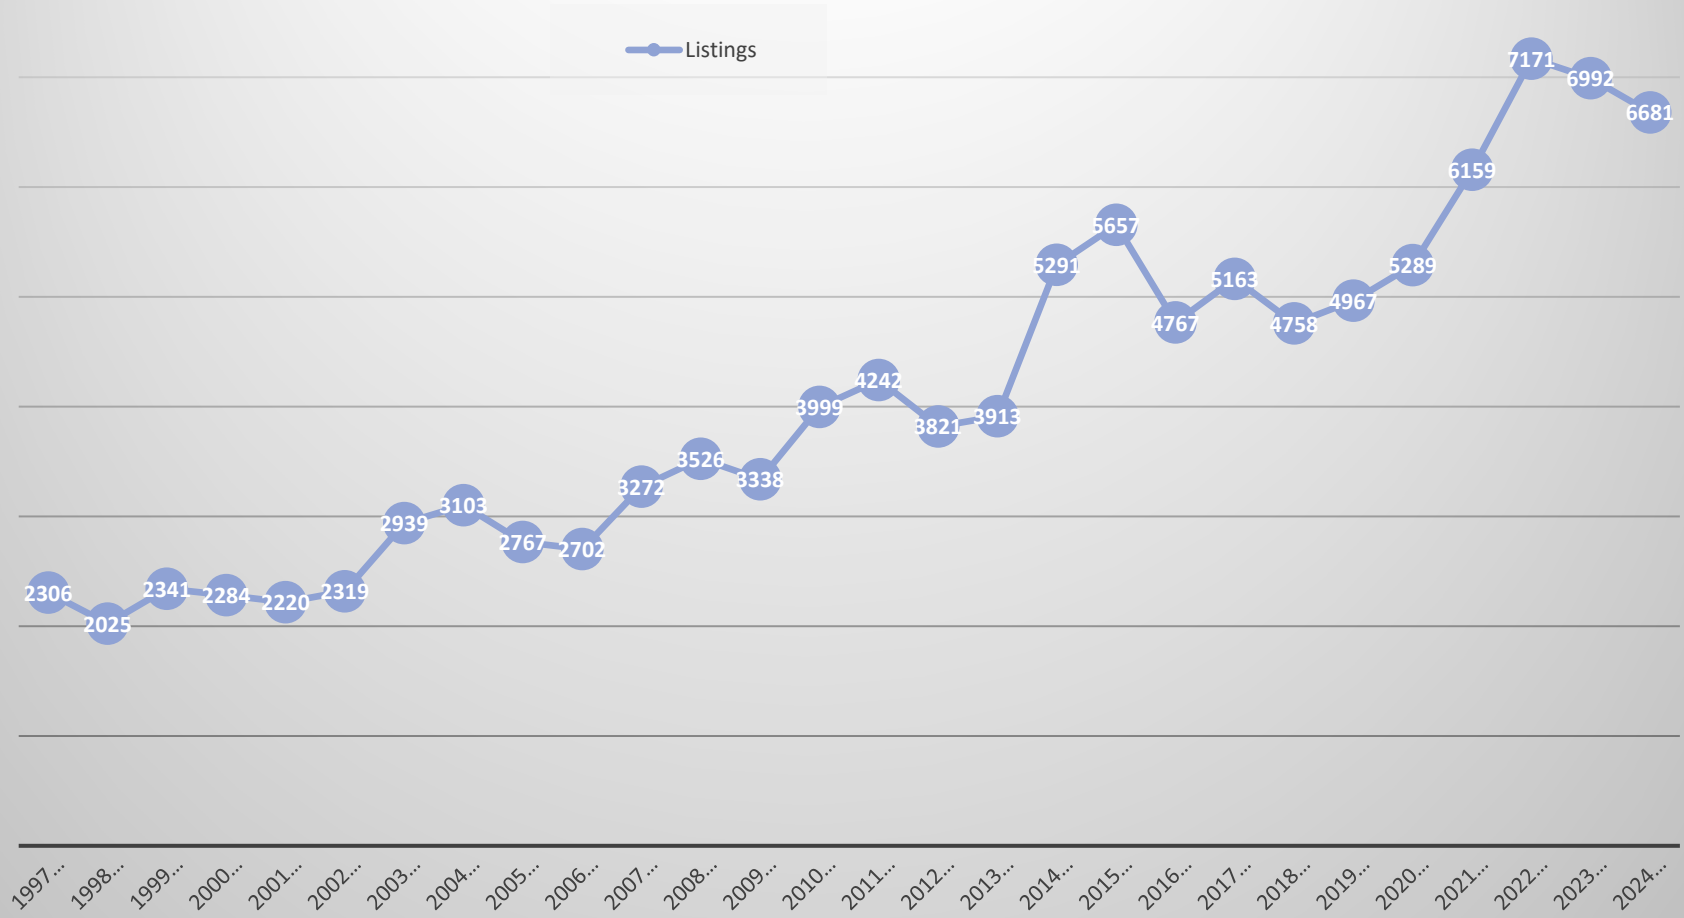

# SUPREME COURT CRIMINAL STATS

Figures from 1 July to 31 January extrapolated to 30 June 2025

Does not include breaches of bail or Court of Criminal Appeal

Includes Associate Judge. Katherine included in Darwin figures. Where a Judge has sat in both Darwin & Alice (eg using technology at one Centre) on a day they are counted twice.

# Supreme Court criminal listings 1997 - 2025

## Supreme Court average time between first mention and finalisation

NOTE: Mental Health Impairment Orders excluded