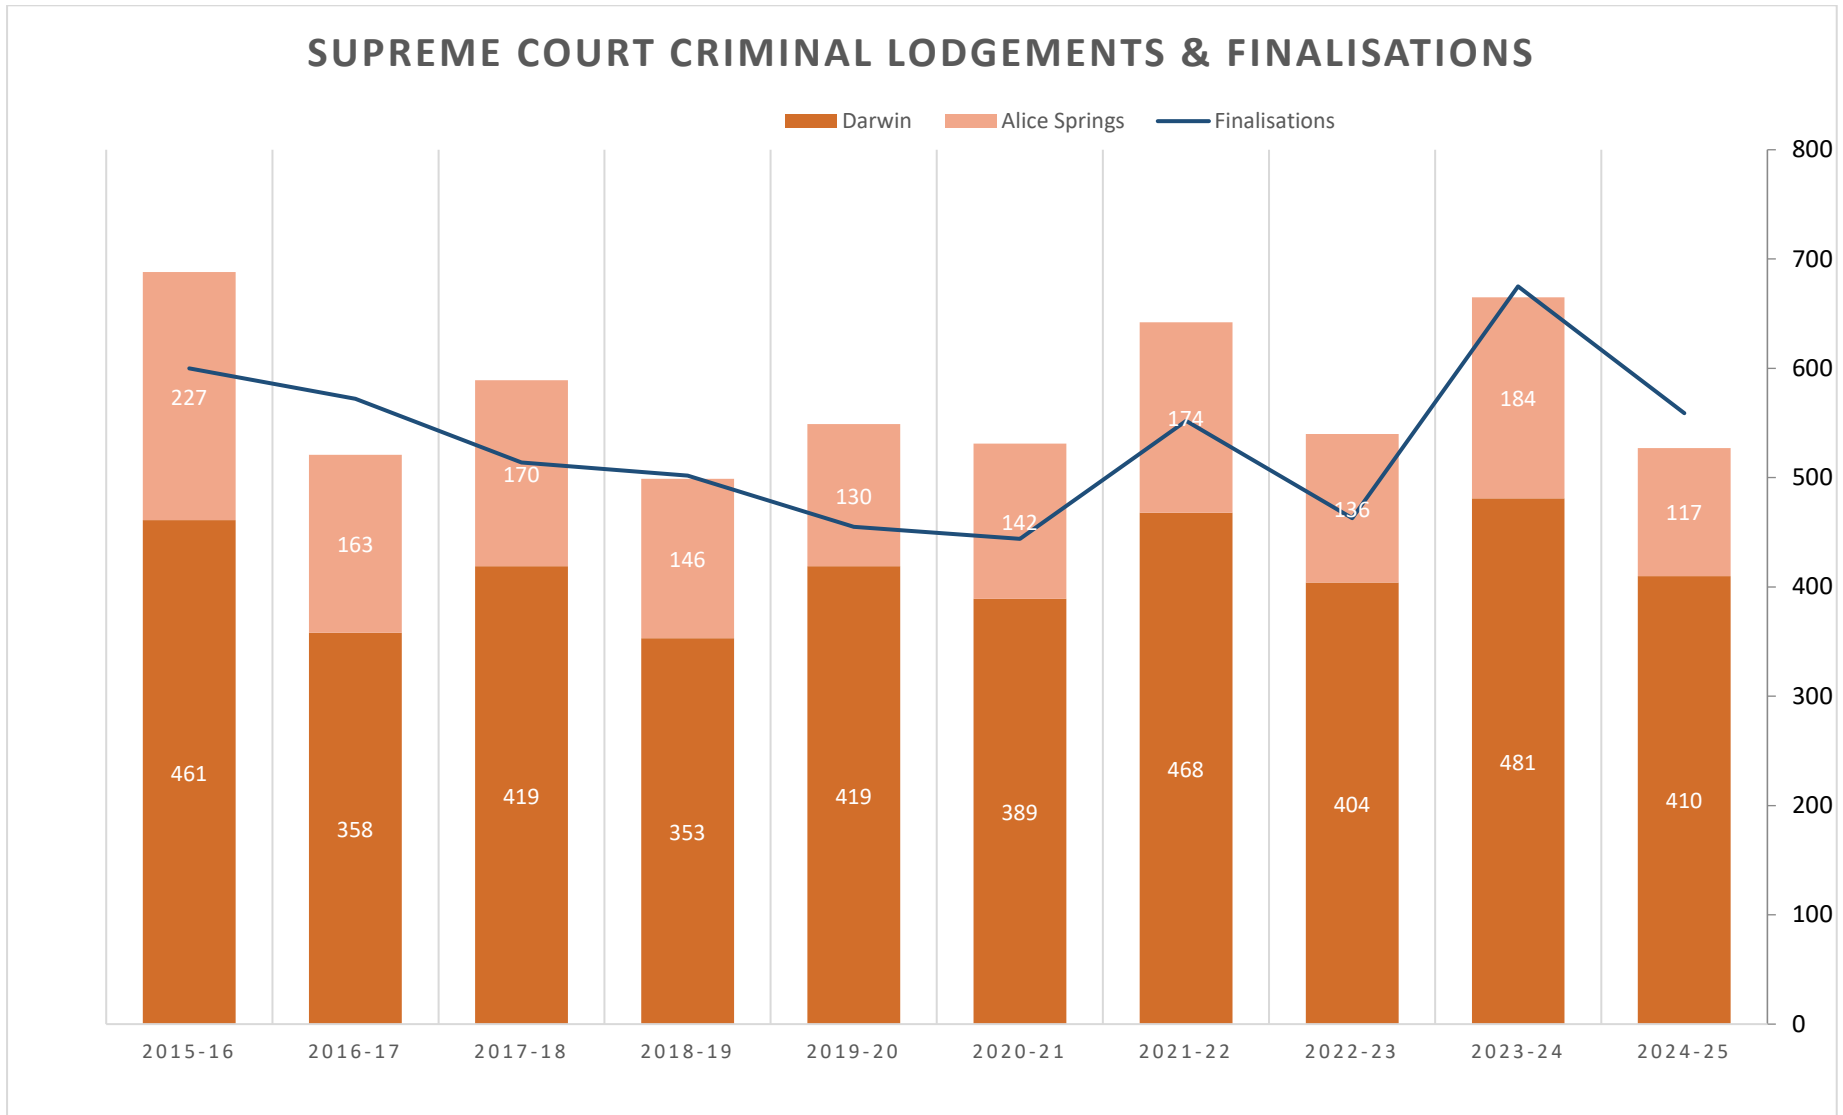

# SUPREME COURT CRIMINAL STATS

Figures from 1 July to 31 January extrapolated to 30 June 2025

Does not include breaches of bail or Court of Criminal Appeal

Includes Associate Judge. Katherine included in Darwin figures. Where a Judge has sat in both Darwin & Alice (eg using technology at one Centre) on a day they are counted twice.

# Supreme Court criminal listings 1997 - 2025

## Supreme Court average time between first mention and finalisation

NOTE: Mental Health Impairment Orders excluded