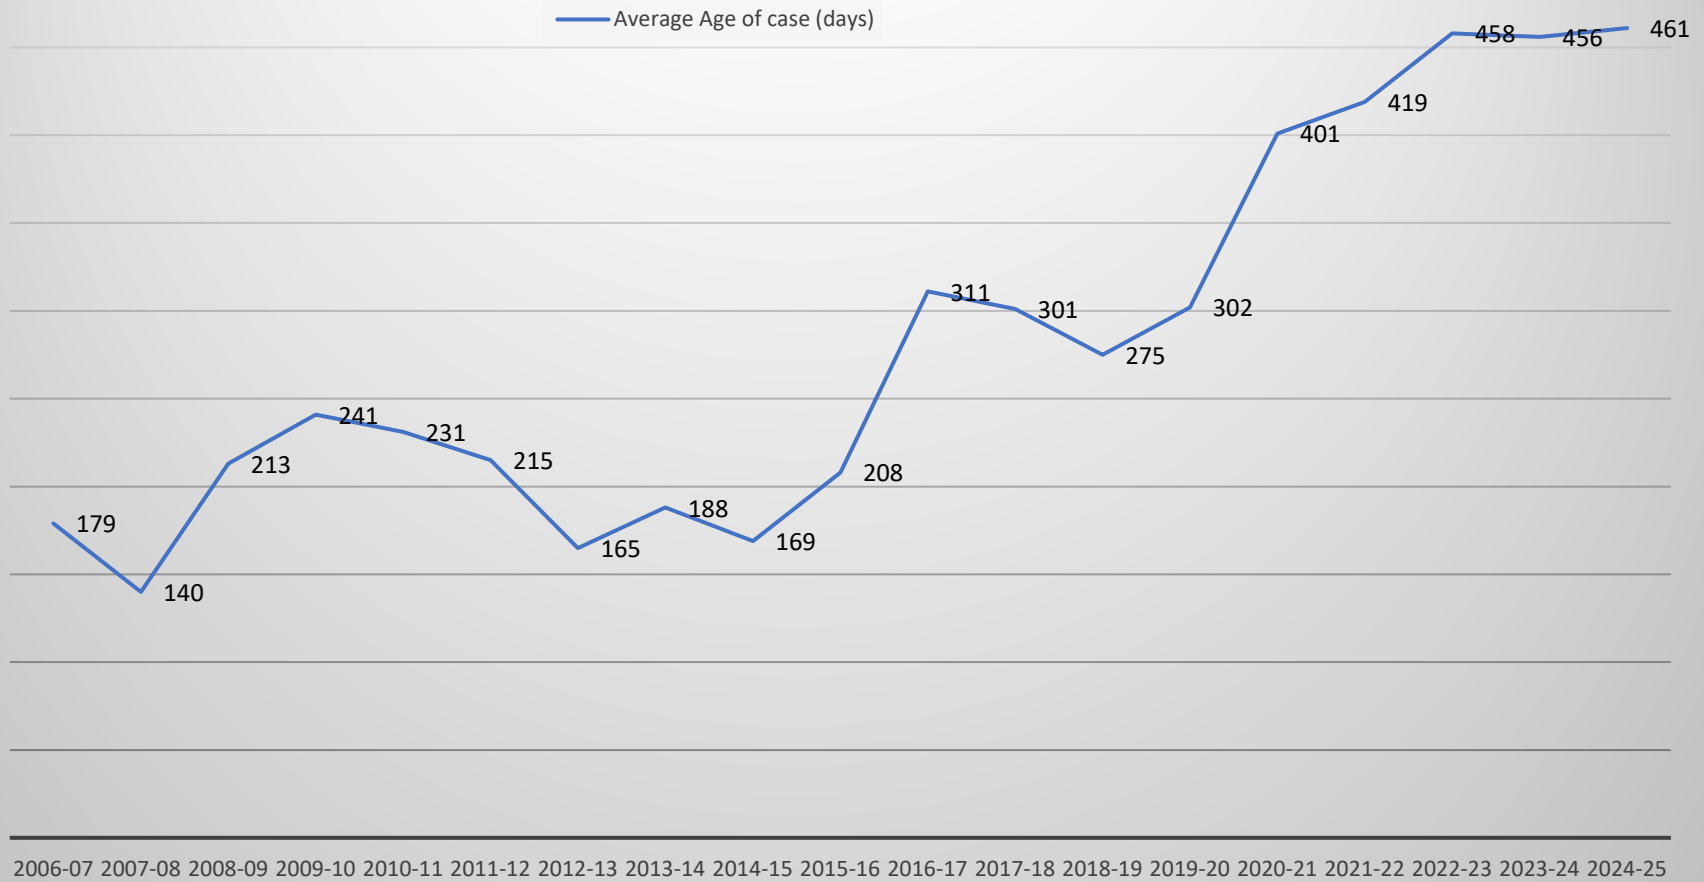

# SUPREME COURT CRIMINAL STATS

Figures from 1 July to 31 January extrapolated to 30 June 2025

Does not include breaches of bail or Court of Criminal Appeal

Includes Associate Judge. Katherine included in Darwin figures. Where a Judge has sat in both Darwin & Alice (eg using technology at one Centre) on a day they are counted twice.

# Supreme Court criminal listings 1997 - 2025

## Supreme Court average time between first mention and finalisation

NOTE: Mental Health Impairment Orders excluded

## Supreme Court average time between initiation and finalisation by trial