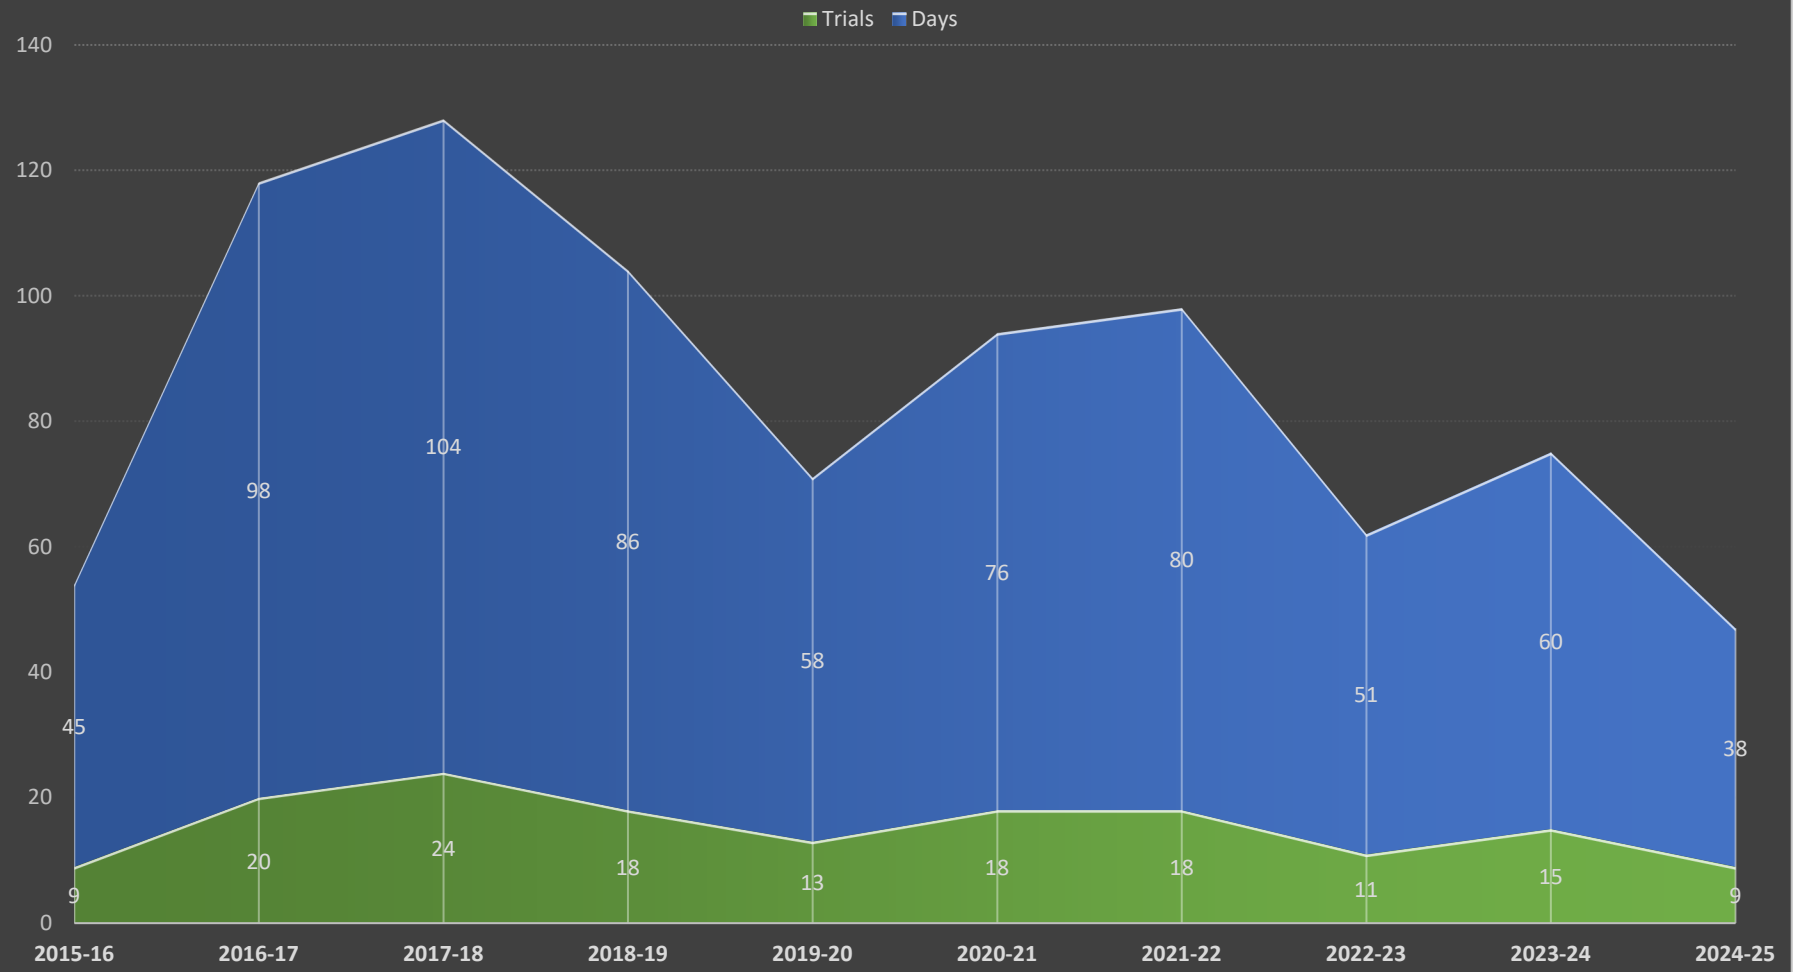

Supreme Court JURY DATA - ALICE SPRINGS