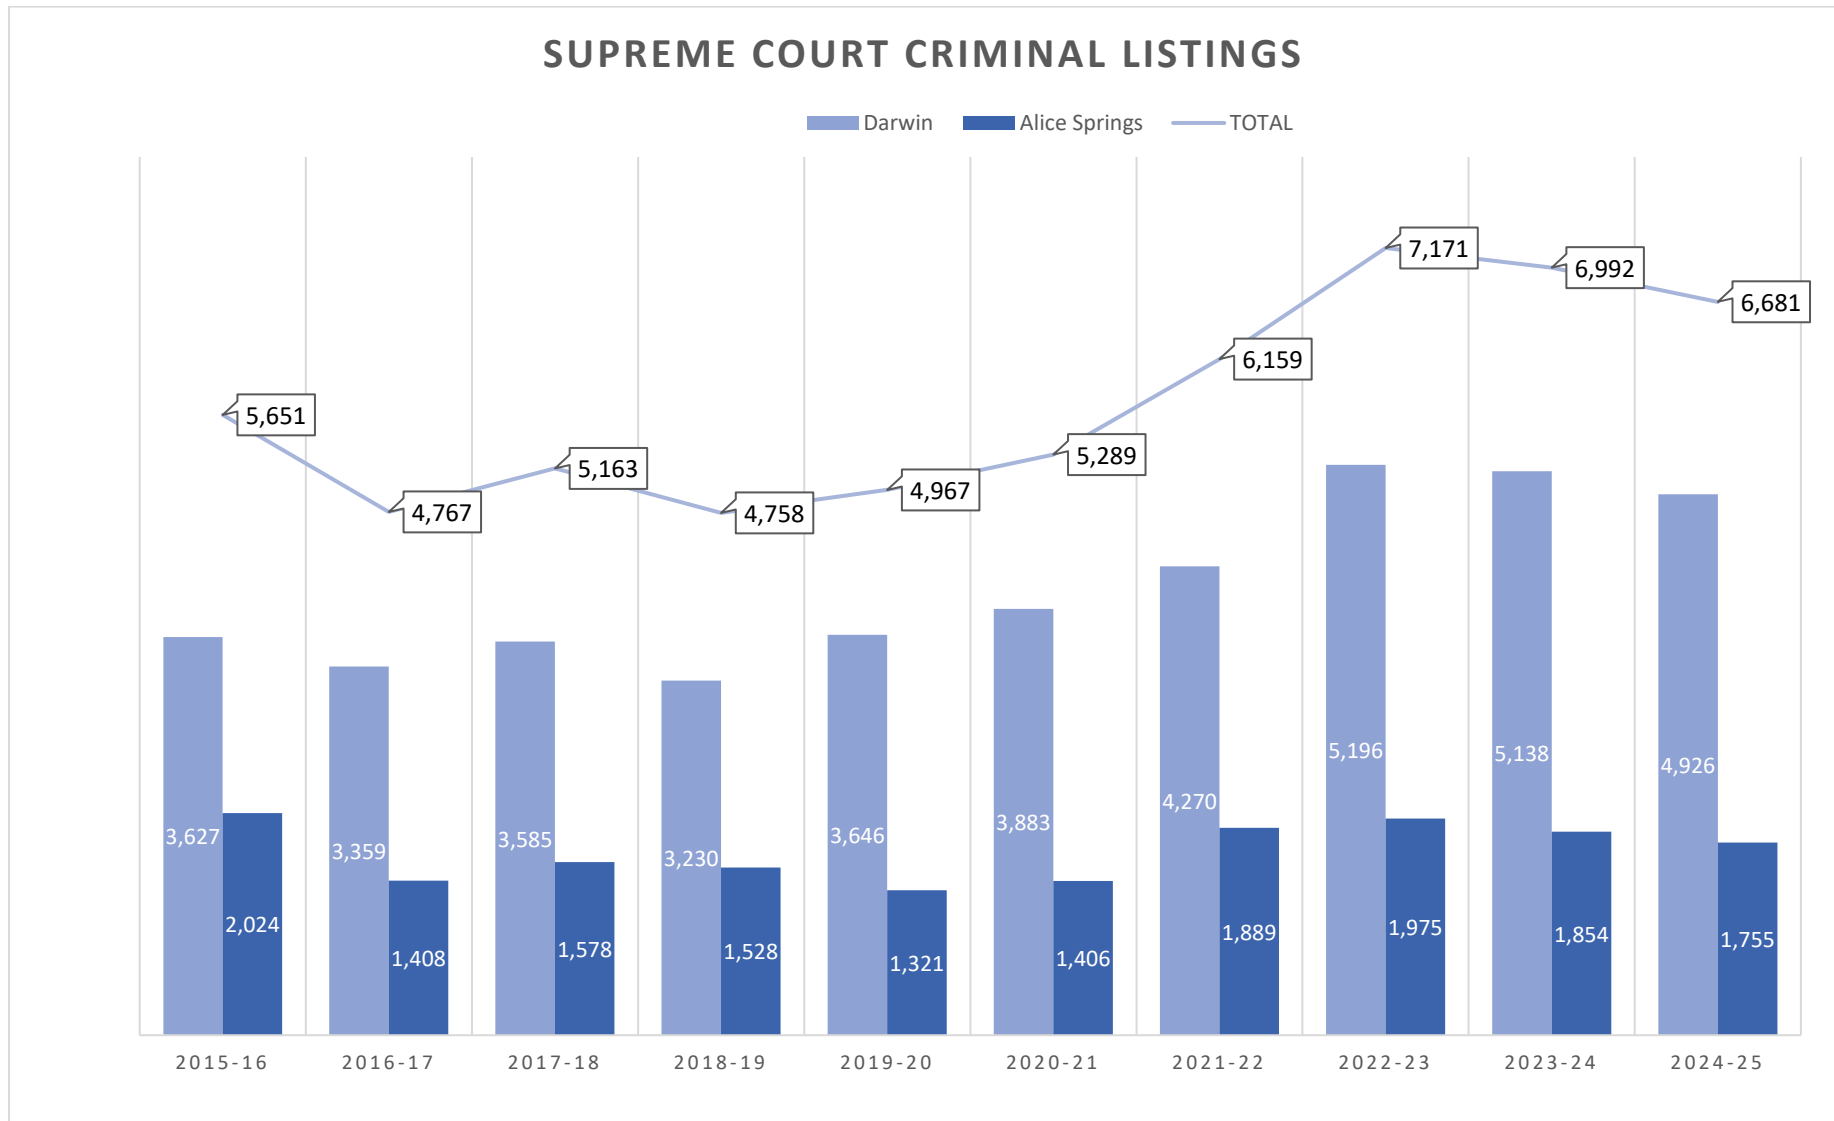

# SUPREME COURT CRIMINAL STATS

Figures from 1 July to 31 January extrapolated to 30 June 2025

Does not include breaches of bail or Court of Criminal Appeal

Includes Associate Judge. Katherine included in Darwin figures. Where a Judge has sat in both Darwin & Alice (eg using technology at one Centre) on a day they are counted twice.

# Supreme Court criminal listings 1997 - 2025

# ACCUMULATED SUPREME COURT REMAND DAYS

■ Darwin ■ Alice Springs