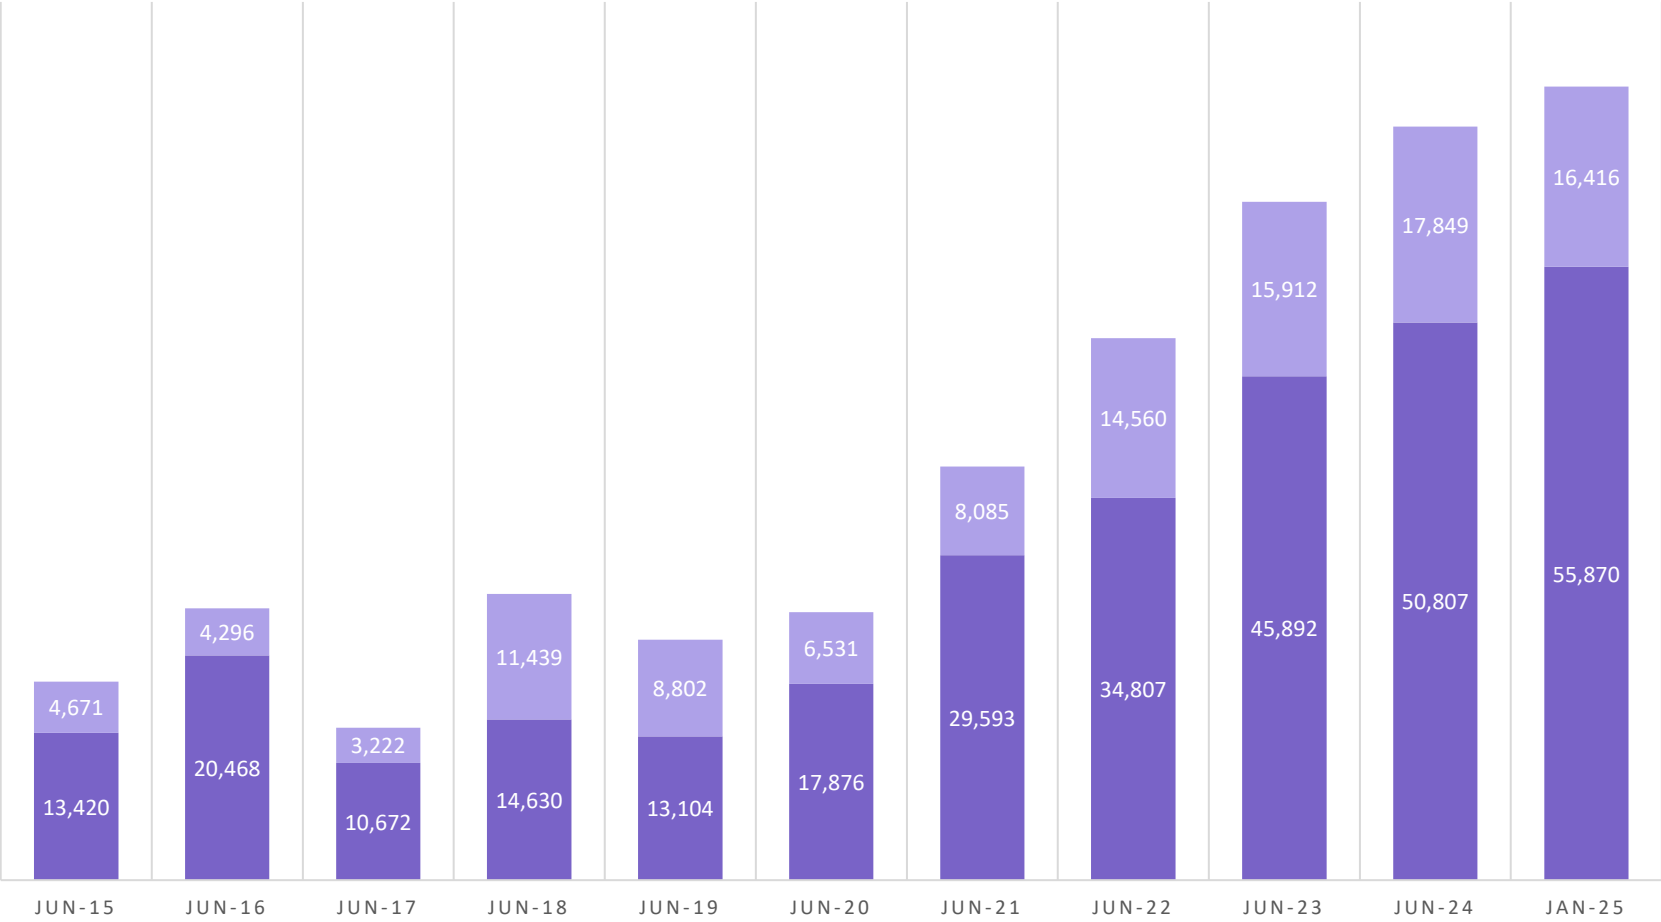

## Supreme Court average time between initiation and finalisation by trial

# PRISONERS ON SUPREME COURT REMAND

■ Darwin ■ Alice Springs

# AVERAGE REMAND TIME (DAYS)

# ACCUMULATED SUPREME COURT REMAND DAYS

■ Darwin ■ Alice Springs