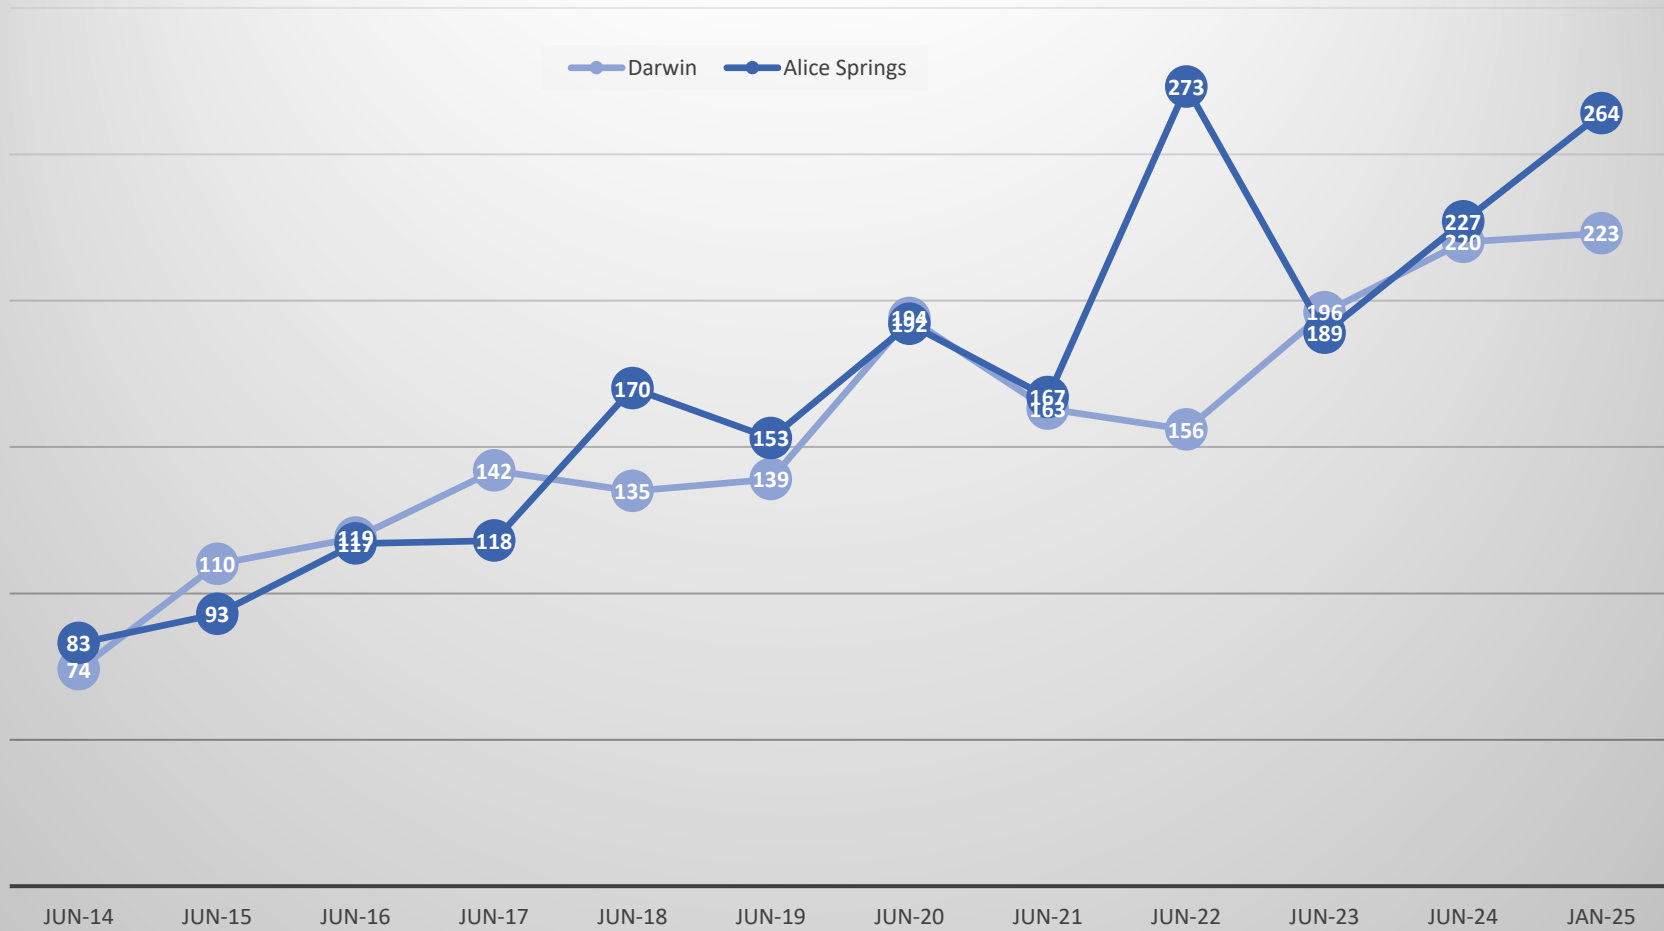

Supreme Court average age of cases by days (criminal)

Offence Classification (ANZSOC)	Indigenous		Non-Indigenous		Not Stated		Total
	Female	Male	Female	Male	Female	Male	
Homicide		3		1		1	5
Assault	16	74		5	5	3	103
Sexual offences	1	40	1	13		14	69
Harm or endanger persons		6		2			8
Robbery, blackmail, and extortion		1		1			2
Burglary	6	29		1	2	1	39
Theft		10		1			11
Fraud and related offences	1	8				1	10
Drug offences		1		1			2
Weapons and explosives offences	3	11	2	14	2	11	43
Property damage		1			1		2
Public order, health, and safety offences	4	1					5
Traffic and vehicle offences		2					2
Offences against justice procedures and orders						1	1
Offences against government		2		1		1	4
Total	31	189	3	40	10	33	306

	Indigenous		Non-Indigenous	Not Stated	Total
	Female	Male	Male	Male	
Breach of Bail (new case files)	13	18	7	1	39
Total	13	18	7	1	39