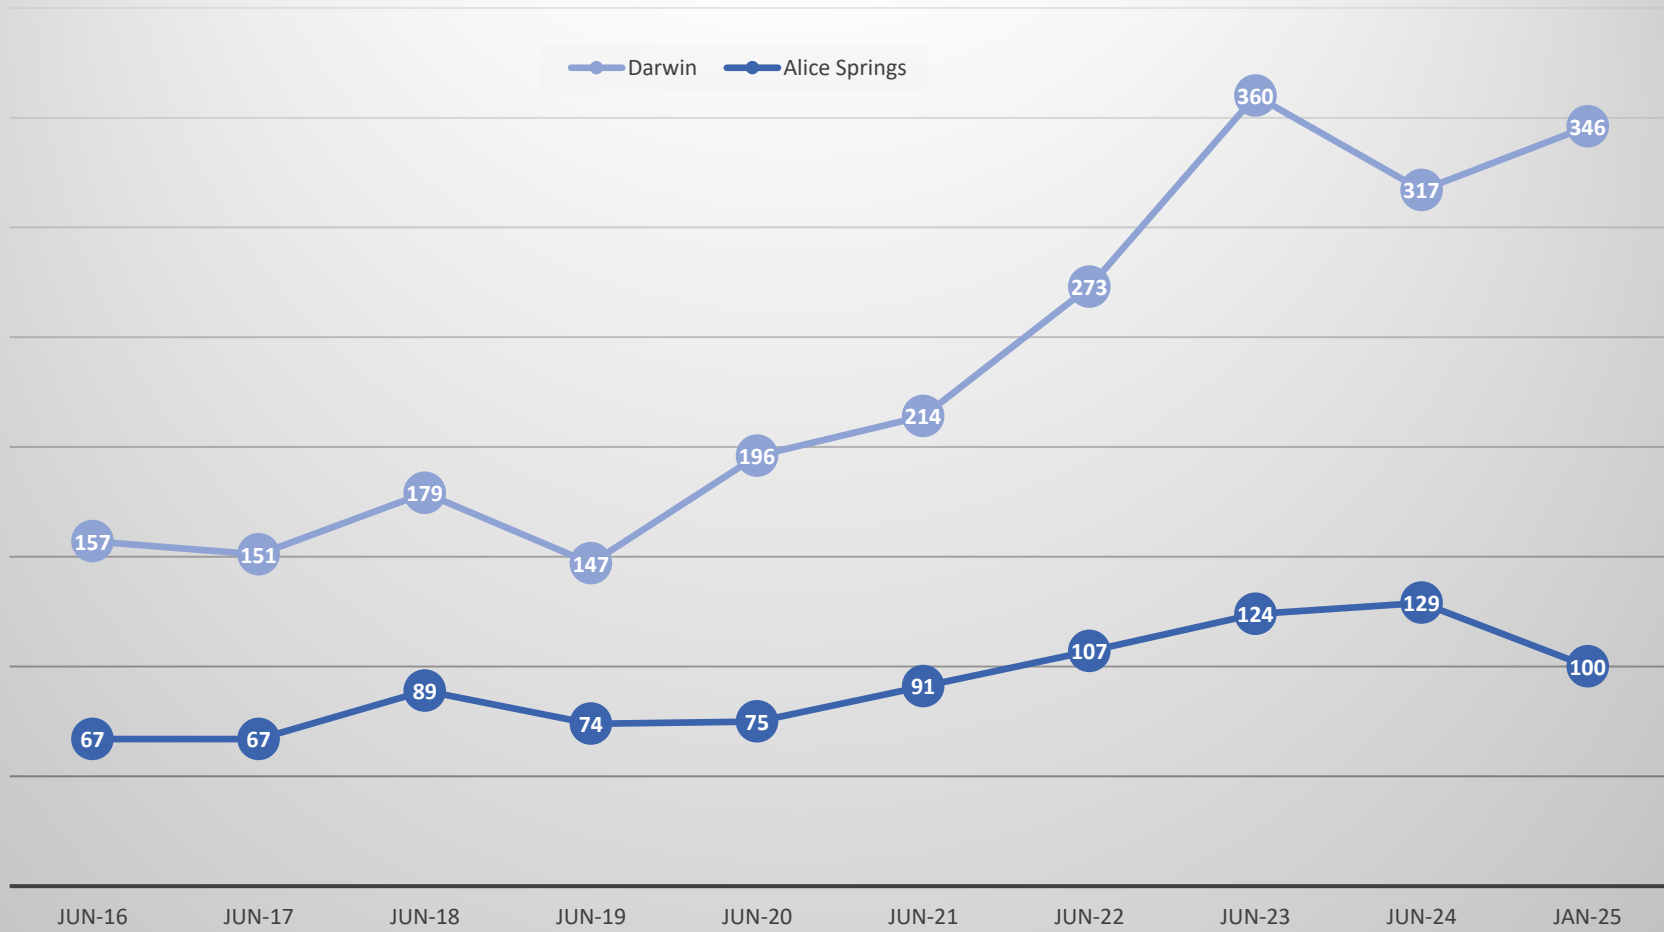

Supreme Court pending workload (criminal)