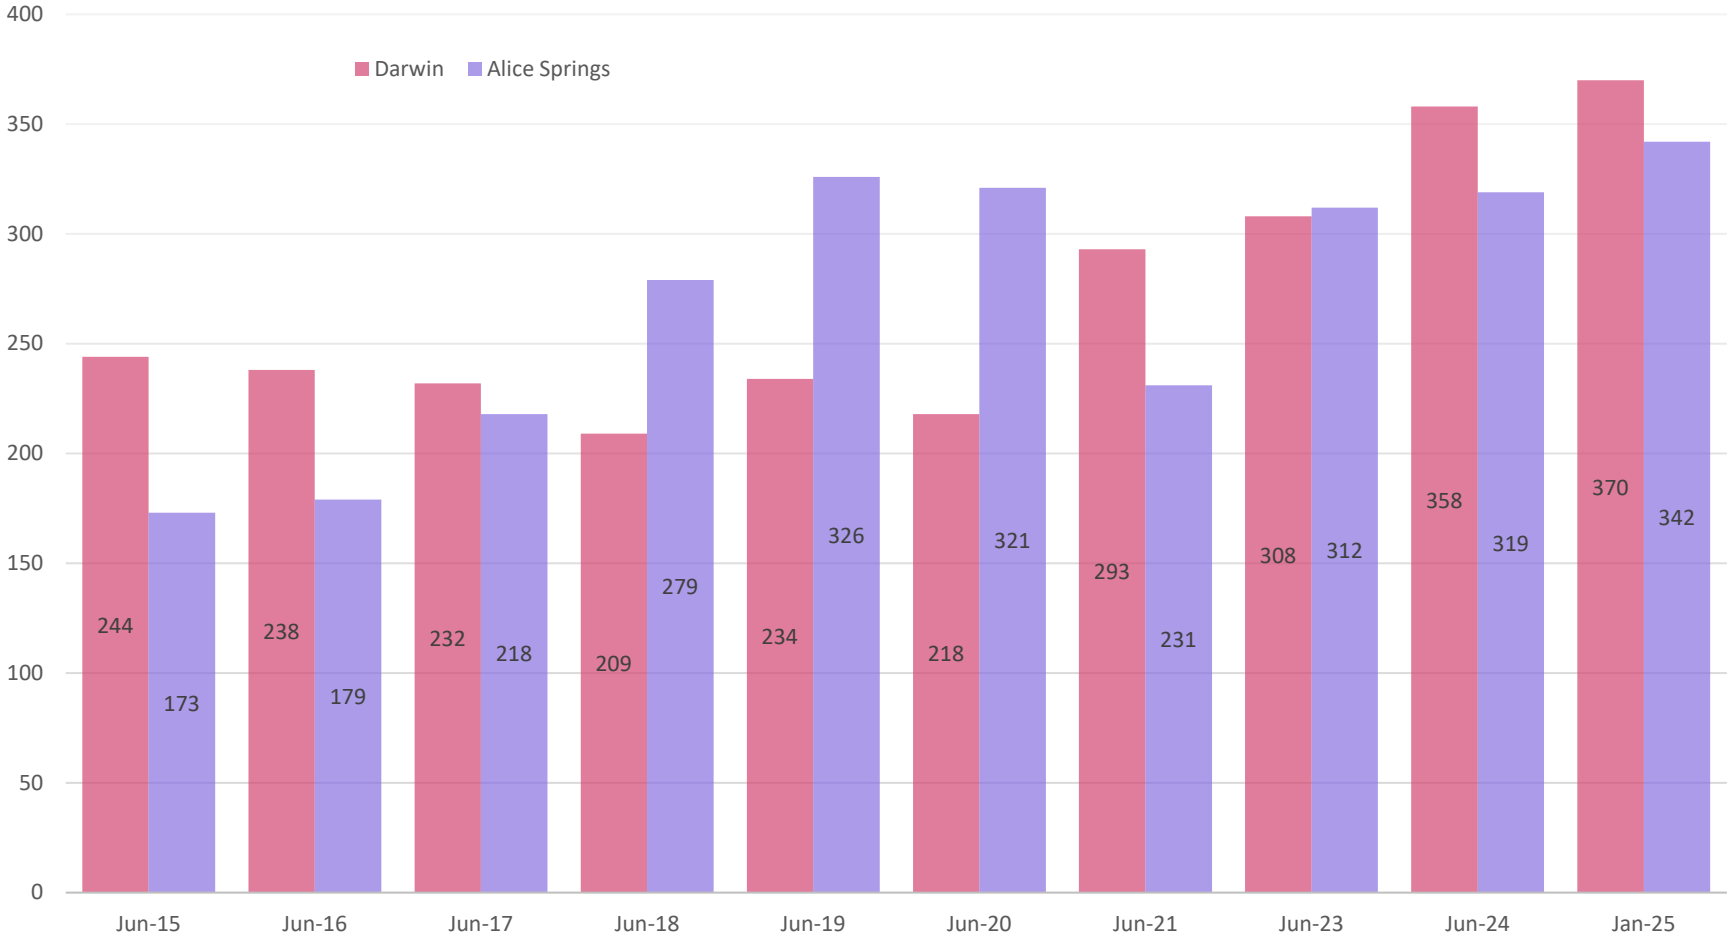

AVERAGE REMAND TIME (DAYS)