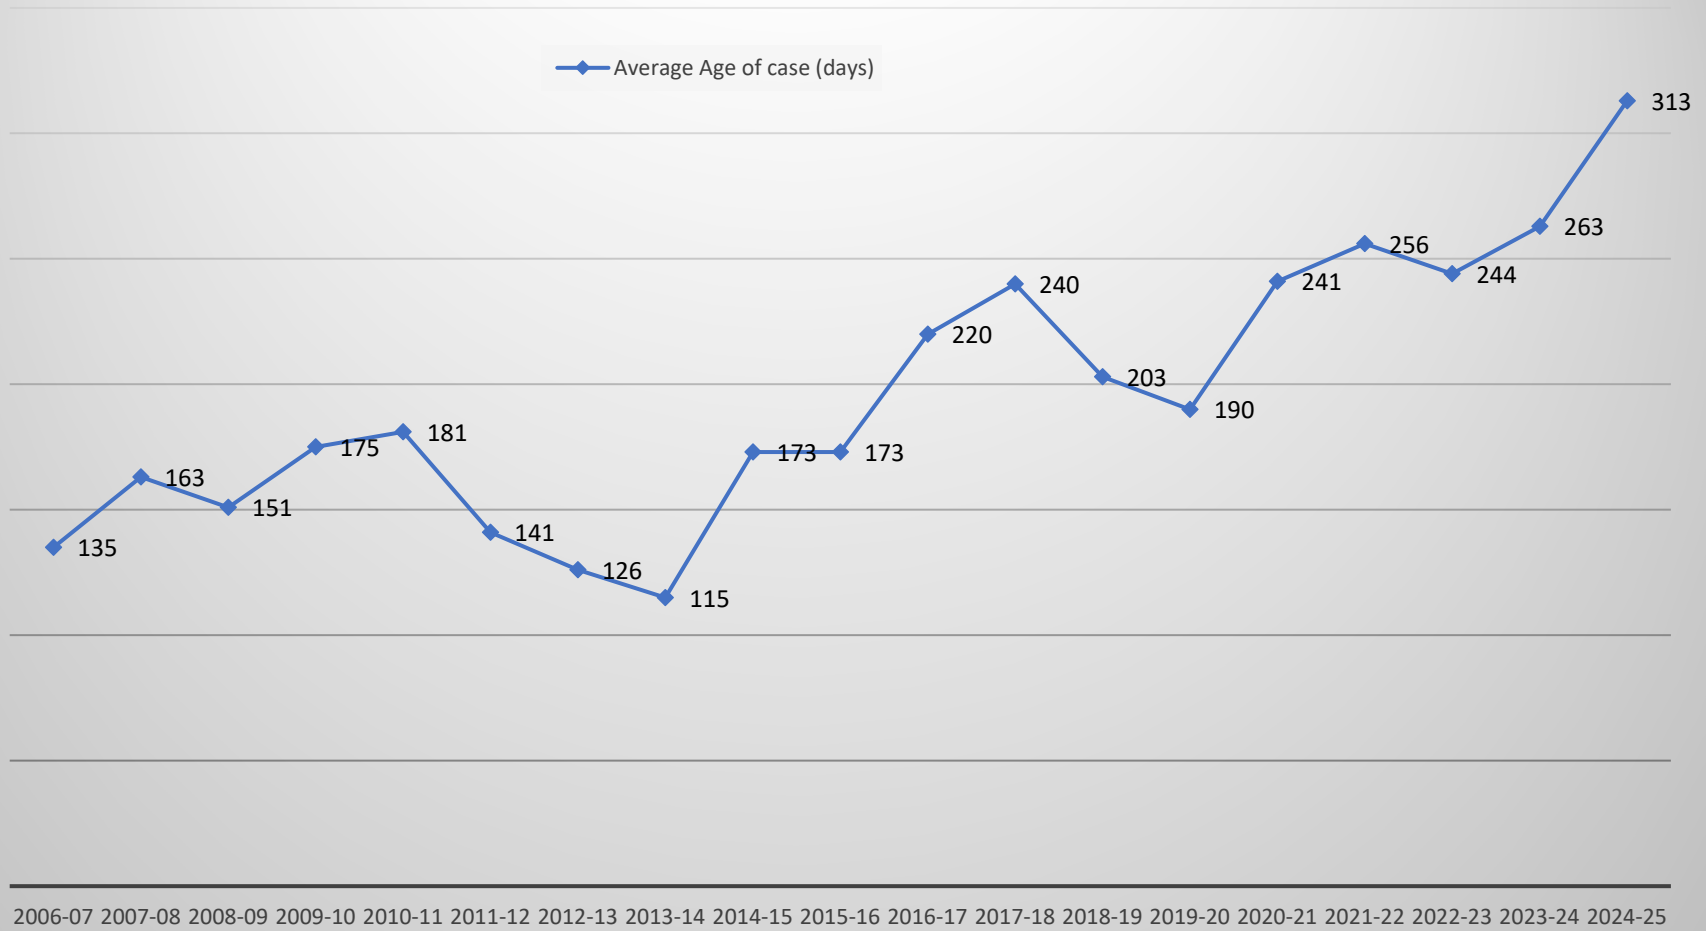

# SUPREME COURT CRIMINAL STATS

Figures from 1 July to 31 January extrapolated to 30 June 2025

Does not include breaches of bail or Court of Criminal Appeal

Includes Associate Judge. Katherine included in Darwin figures. Where a Judge has sat in both Darwin & Alice (eg using technology at one Centre) on a day they are counted twice.

# Supreme Court criminal listings 1997 - 2025

## Supreme Court average time between first mention and finalisation

NOTE: Mental Health Impairment Orders excluded

## Supreme Court average time between initiation and finalisation by trial