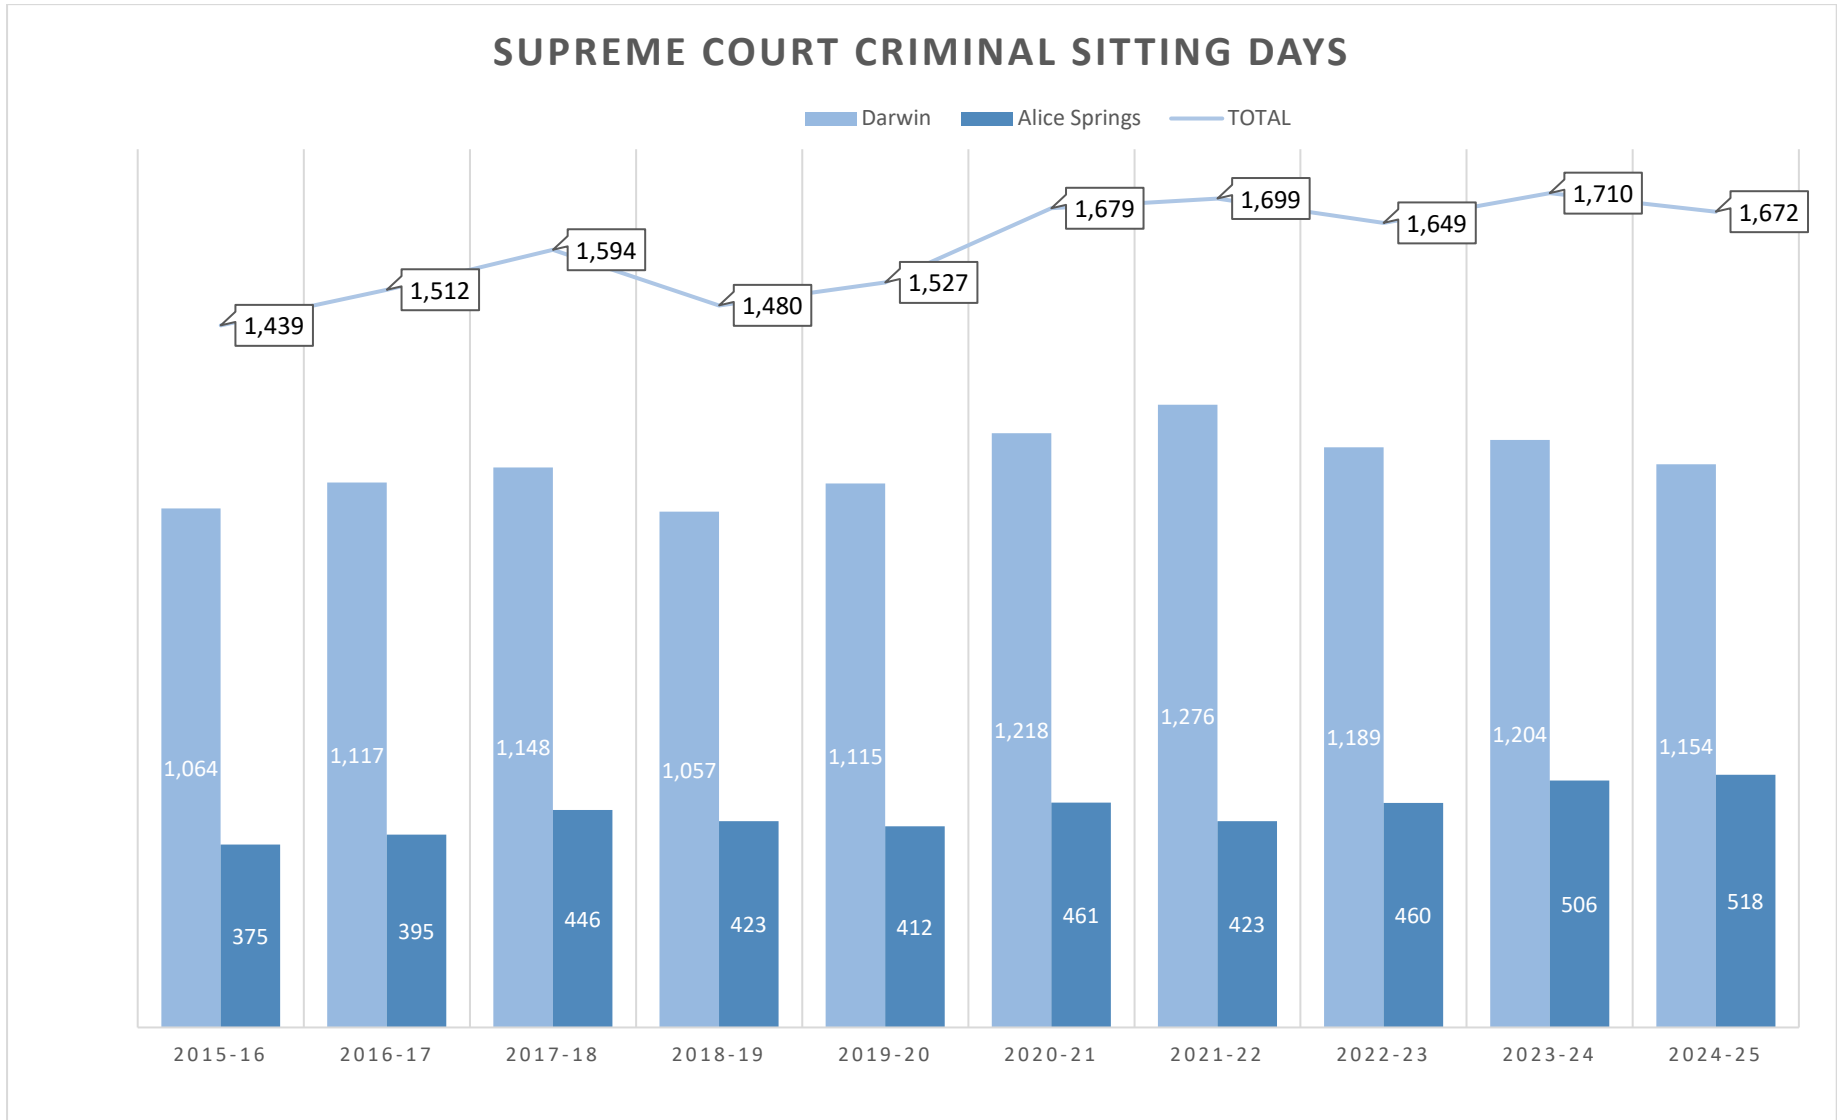

# SUPREME COURT CRIMINAL STATS

Figures from 1 July to 31 January extrapolated to 30 June 2025

Does not include breaches of bail or Court of Criminal Appeal

Includes Associate Judge. Katherine included in Darwin figures. Where a Judge has sat in both Darwin & Alice (eg using technology at one Centre) on a day they are counted twice.

# Supreme Court criminal listings 1997 - 2025